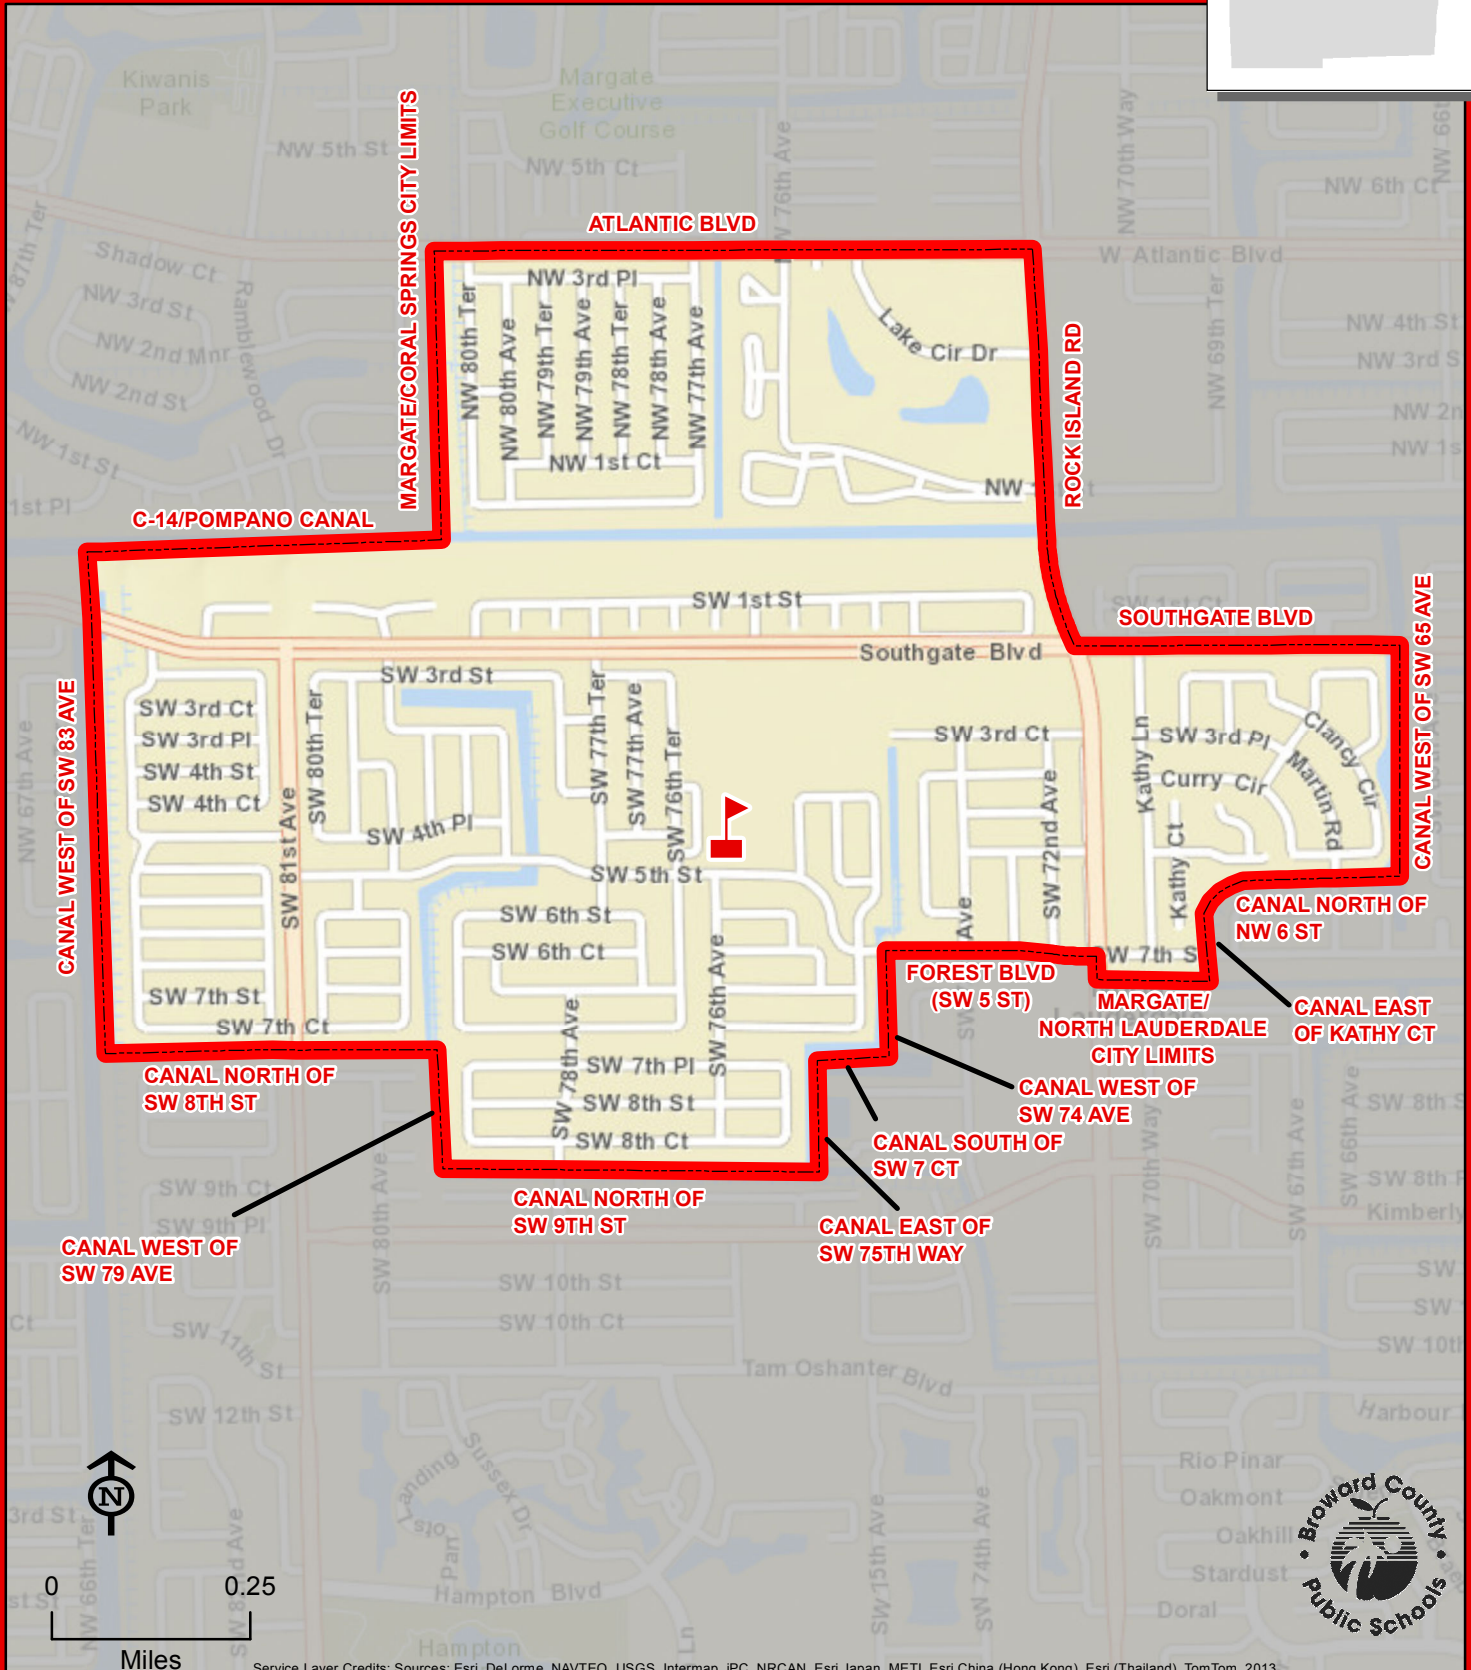

MORROW ELEMENTARY SCHOOL

408 SW 76 TERRACE
NORTH LAUDERDALE, FLORIDA 33068
754-322-7150

MORROW

Service Layer Credits: Sources: Esri, DeLorme, NAVTEQ, USGS, Intermap, iPC, NRCAN, Esri Japan, METI, Esri China (Hong Kong), Esri (Thailand), TomTom, 2013

THIS MAP IS FOR CONCEPTUAL PURPOSES ONLY AND SHOULD NOT BE USED FOR LEGAL BOUNDARY DETERMINATIONS